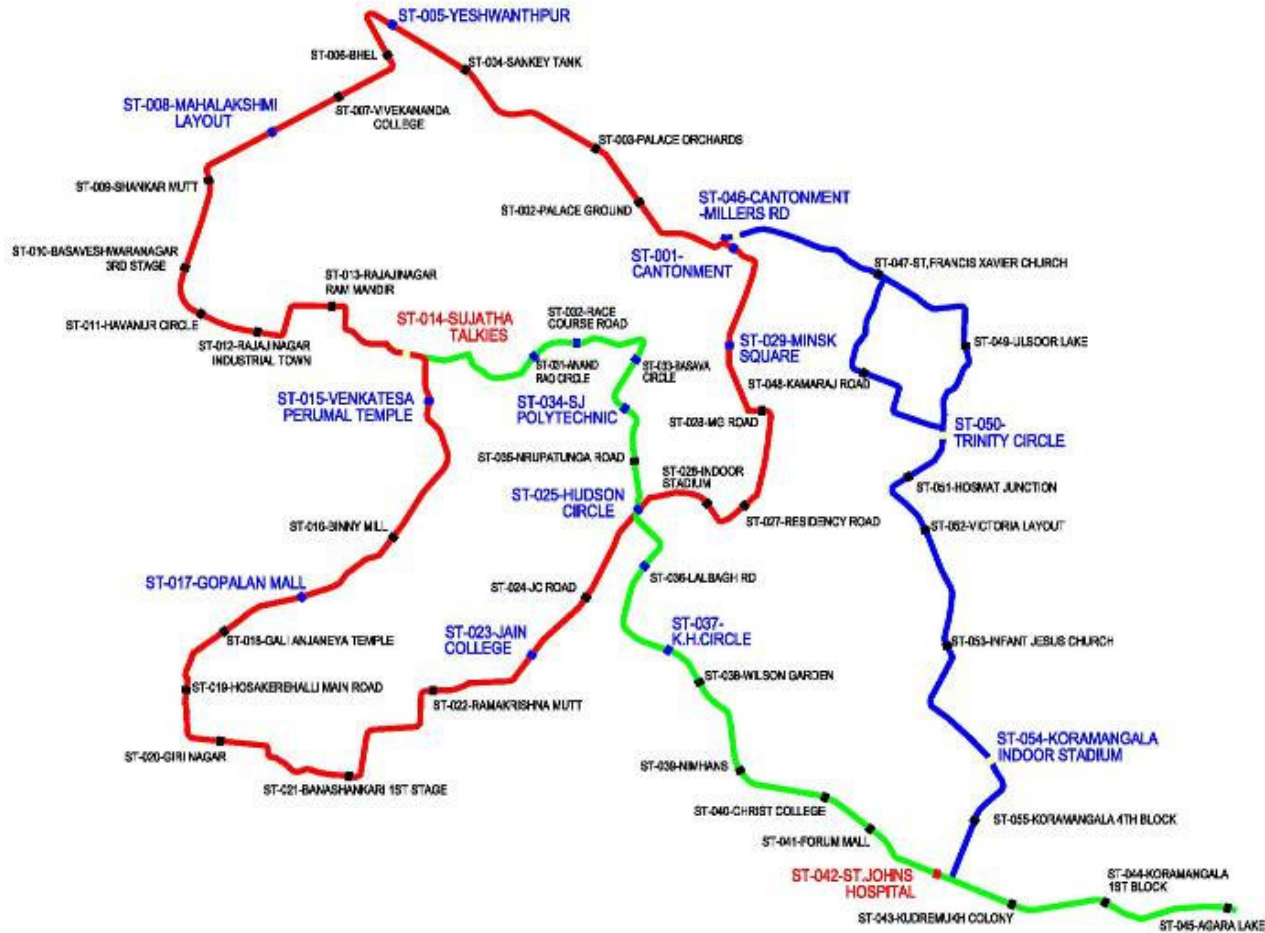

Scomi-Geodesic Bengaluru Monorail Alignment as per the Detailed Project Report (DPR)

This is the property of Scomi-Geodesic Consortium
Unauthorized copying or distribution is prohibited
Data given is subject to change

Red Line DPR Alignment – 32.7 kms

DPR Alignment	Station Names
Shivajinagar Station Road	Cantonment
Vasanthnagar MV Jayaram Road	
Palace Cross Road	Vasanthnagar
Palace Orchards Bellary Road	
Sankey Road	Palace Orchards
Malleswaram Sankey Road	Malleswaram
Yeshwanthpur Tumkur Road	Yeshwanthpur
Old Tumkur Road	BHEL
Pipeline Road	
Pipeline Road Vivekananda College	Rajajinagar
Mahalakshmi Layout TG Halli Pipeline Road	Mahalakshmi Layout
West of Chord road 2 nd stage 14 th Cross Road	Shankar Mutt
Basaveshwaranagar Rd 3 rd Stage 1 st Cross Road	Basaveshwaranagar 3 rd Stage
1st Main Rd, 60 ft Rd	Havanur Circle
Rajajinagar 1st Main Road, 60 ft Road	Rajajinagar Industrial Town
Chord Road	
50 th Cross Road	Rajajinagar Ram Mandir
Ram Mandir Road	
59 th Cross Road	
Link Road	Sujatha Talkies

DPR Alignment	Station Names
Old Mysore Road Venkatesha Perumal Temple	Majestic
Platform Road	
Kempapura Agrahara Tank Bund Road Binny Mill	Kempapura Agrahara
Mysore Road Gopalan Mall	Jaggiwan Ram Nagar
Mysore Road Gali Anjaneya Temple	Bapujinagar
Hosakerehalli Hosakerehalli Main Road	Hosakerehalli Main Road
Girinagar 14 th Cross Road	Girinagar
80 ft Road, 1 st Main Road	
Sri Ramakrishna Garden Road	
2 nd Main Road	
Banashankari 80 ft Road	Banashankari 1 st Stage
10 th Main Road	
Hanumanthnagar 14 th Main Road	
50 ft Road	
3 rd Main Road	
Gavipuram Gavipuram Main Road	Ramakrishna Mutt
Basavanagudi Vanivilas Road	
Kavi Lakshmeesha Road Jain College	VV Puram

Blue Line – Inner Loop

DPR Alignment	Station Names
Sivan Chetty Gardens St. John's Church Road	St. Francis Xavier Church
Kamaraj Road	
Dickenson Road,	Kamaraj Road
Ulsoor Road	
Murphy Town Murphy Road	